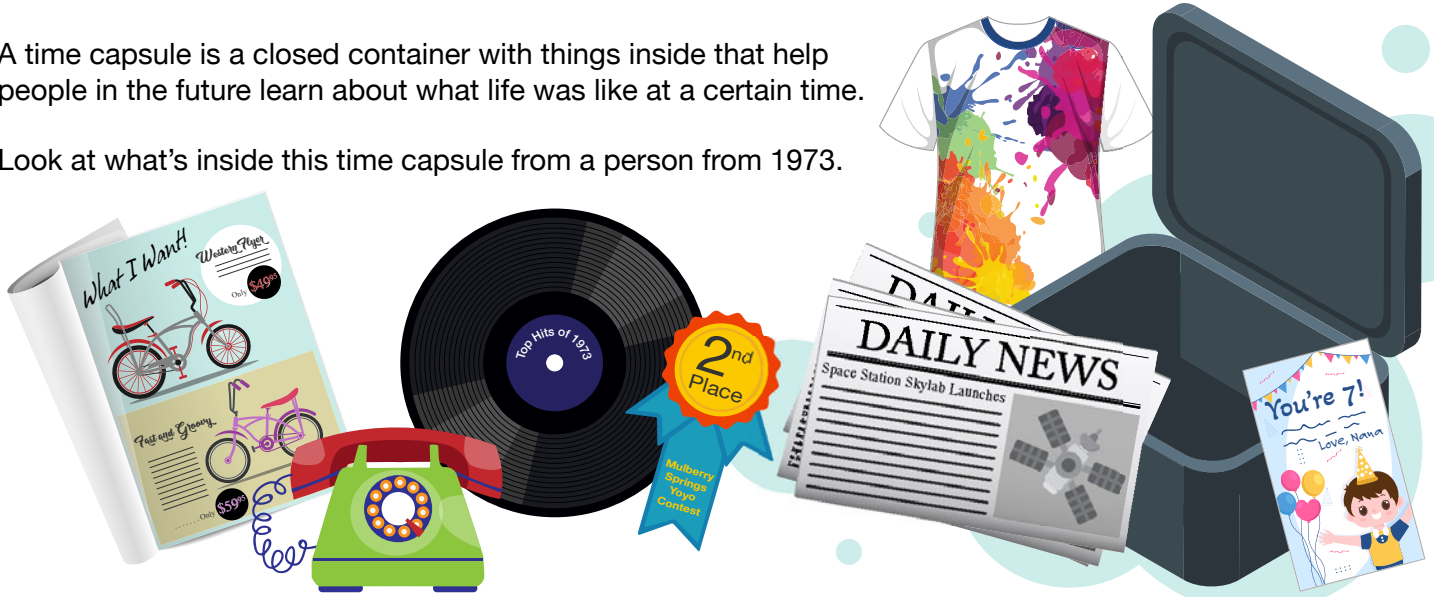

A Time Capsule: A Gift from the Past to the Future

A time capsule is a closed container with things inside that help people in the future learn about what life was like at a certain time.

Look at what's inside this time capsule from a person from 1973.

Think about each item and what it might mean about the person who put it in the time capsule and their life. Think about their activities and interests. Put your answers in the second column. See the example.

Item	What It Might Mean About the Person and Their Life
	<p>This person likes to pretend they are talking to someone on the telephone. They have to have little fingers to fit into the holes of the toy phone.</p>
